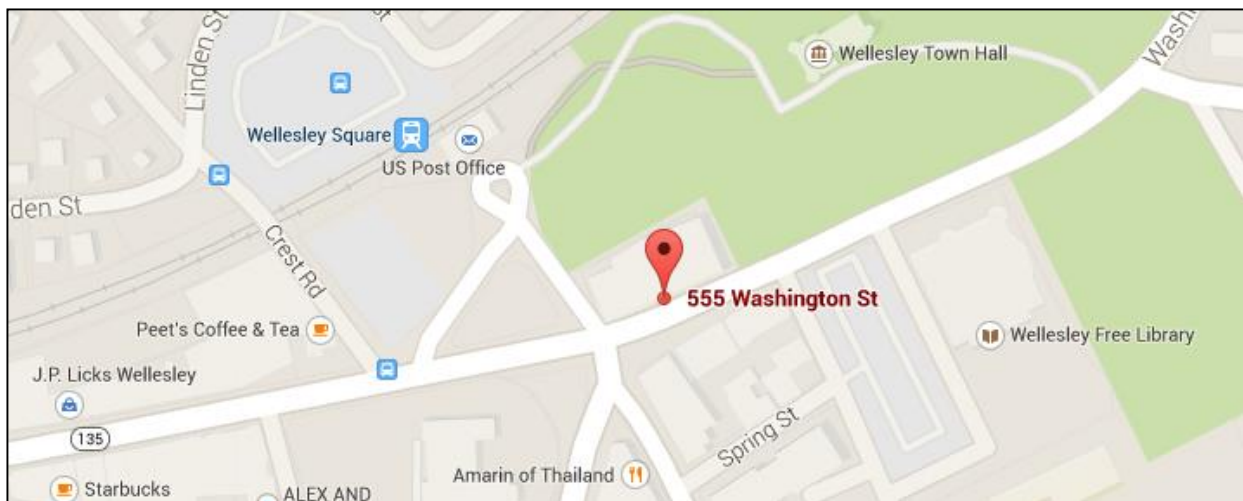

## Location and Directions

Soolman Nutrition and Wellness LLC is located at 555 Washington Street in Wellesley, Massachusetts. Our office is on the stretch of road where routes 16 and 135 overlap, which is the same block as the Wellesley town hall.

Parking is available along the area streets as well as in public lots next to the library and the post office. The spots are metered so be sure to bring quarters!

Our office is also accessible via public transportation. The Wellesley Square commuter rail station on the Framingham/Worcester line is located behind our building.

When you arrive at 555 Washington Street, please enter the front door and head up the stairs that will be on your right. Once upstairs, you will spot our office straight ahead. Look for the green sign with our company name and logo.